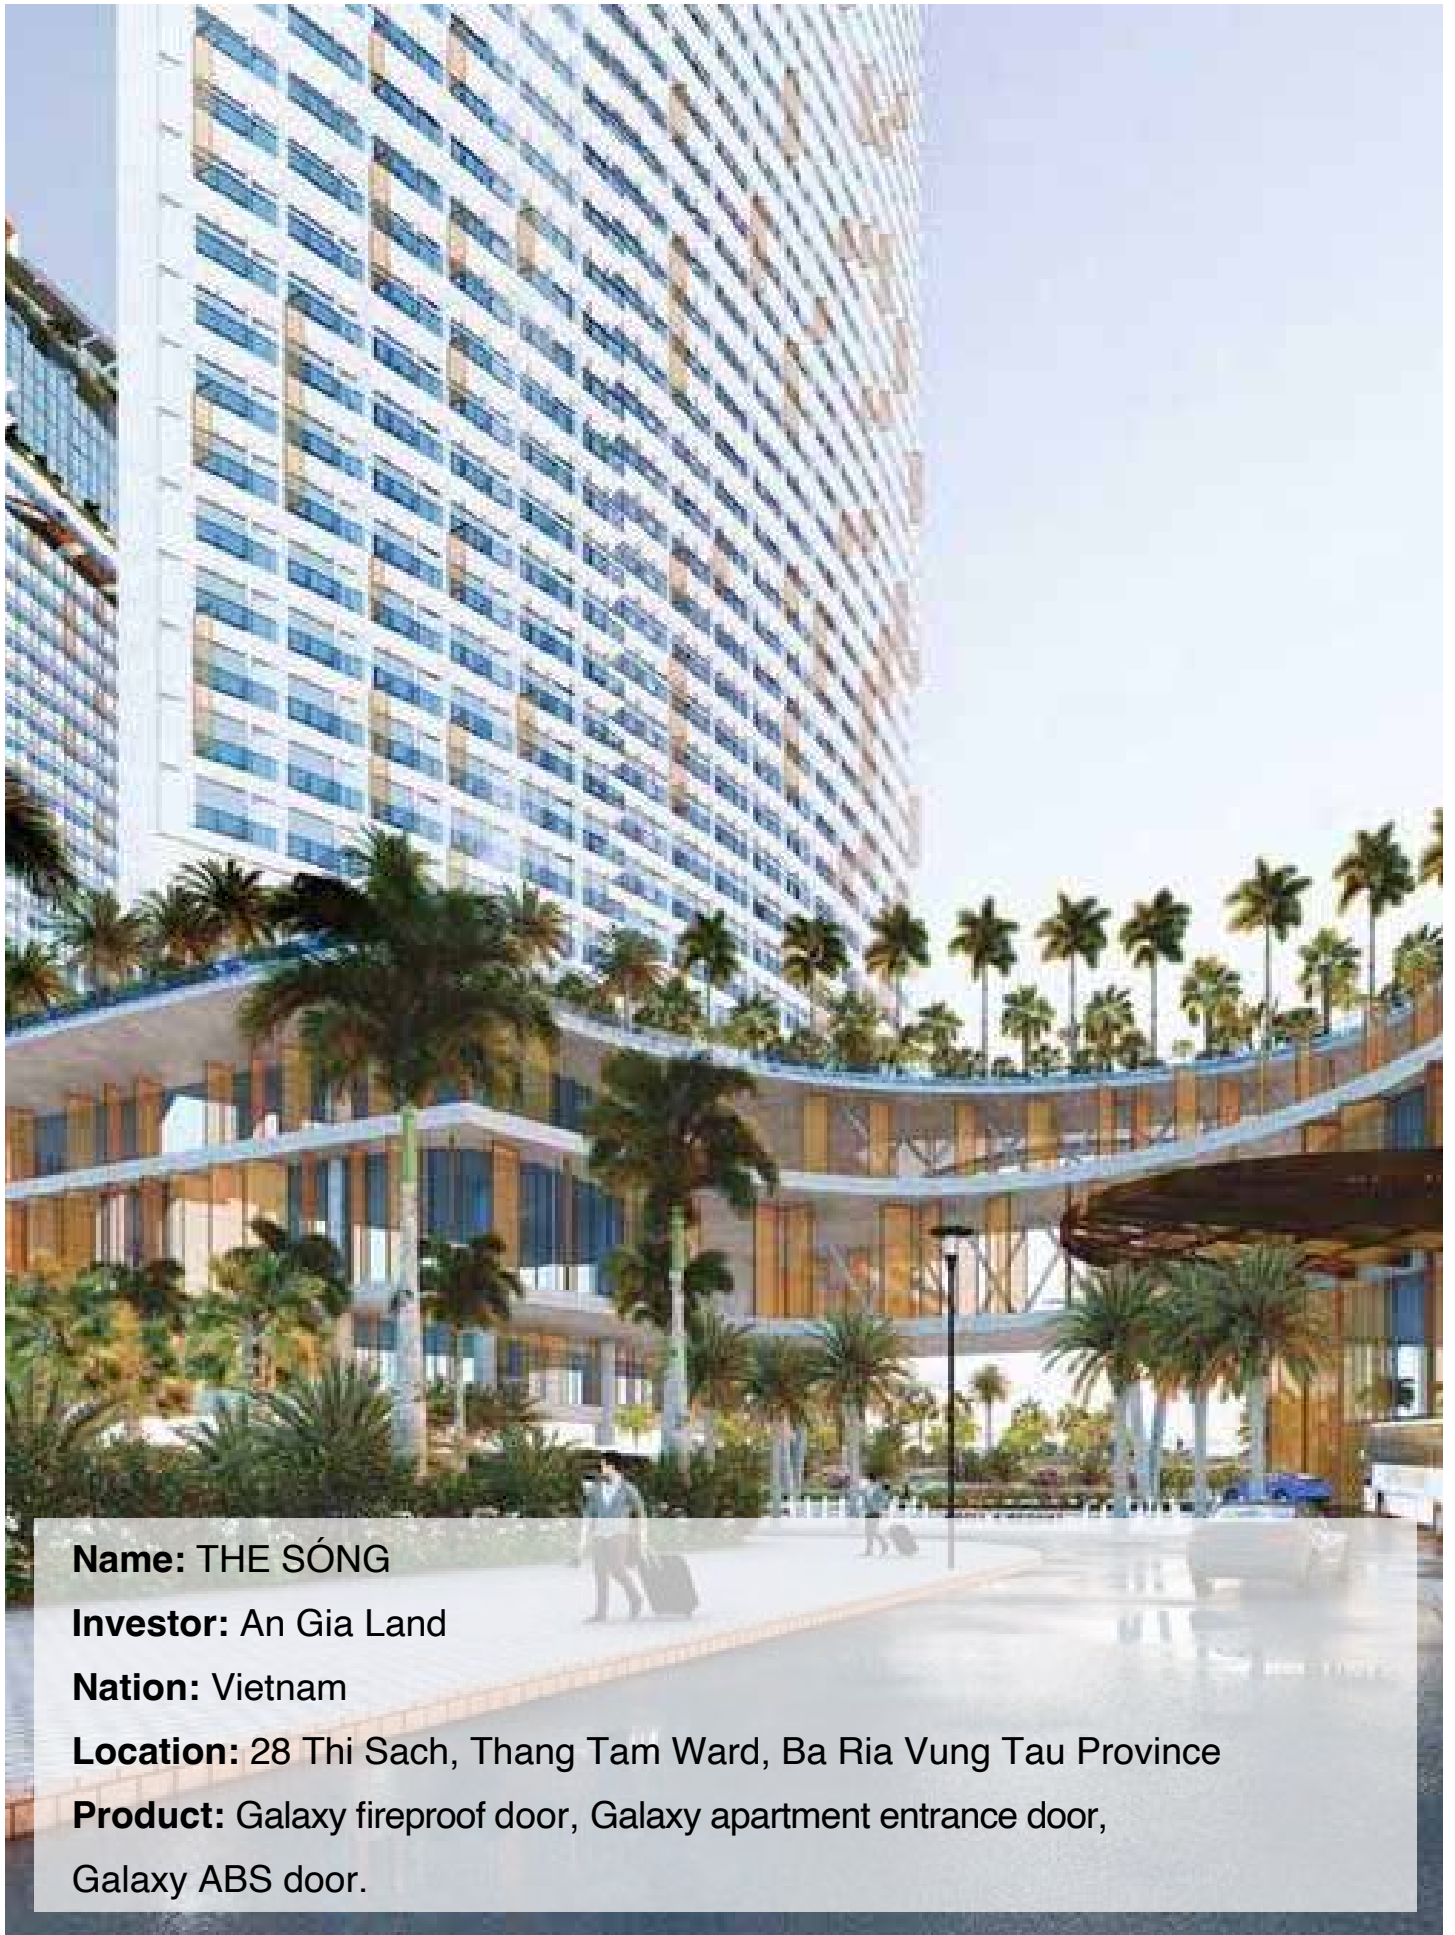

Name: THE SÓNG

Investor: An Gia Land

Nation: Vietnam

Location: 28 Thi Sach, Thang Tam Ward, Ba Ria Vung Tau Province

Product: Galaxy fireproof door, Galaxy apartment entrance door,
Galaxy ABS door.