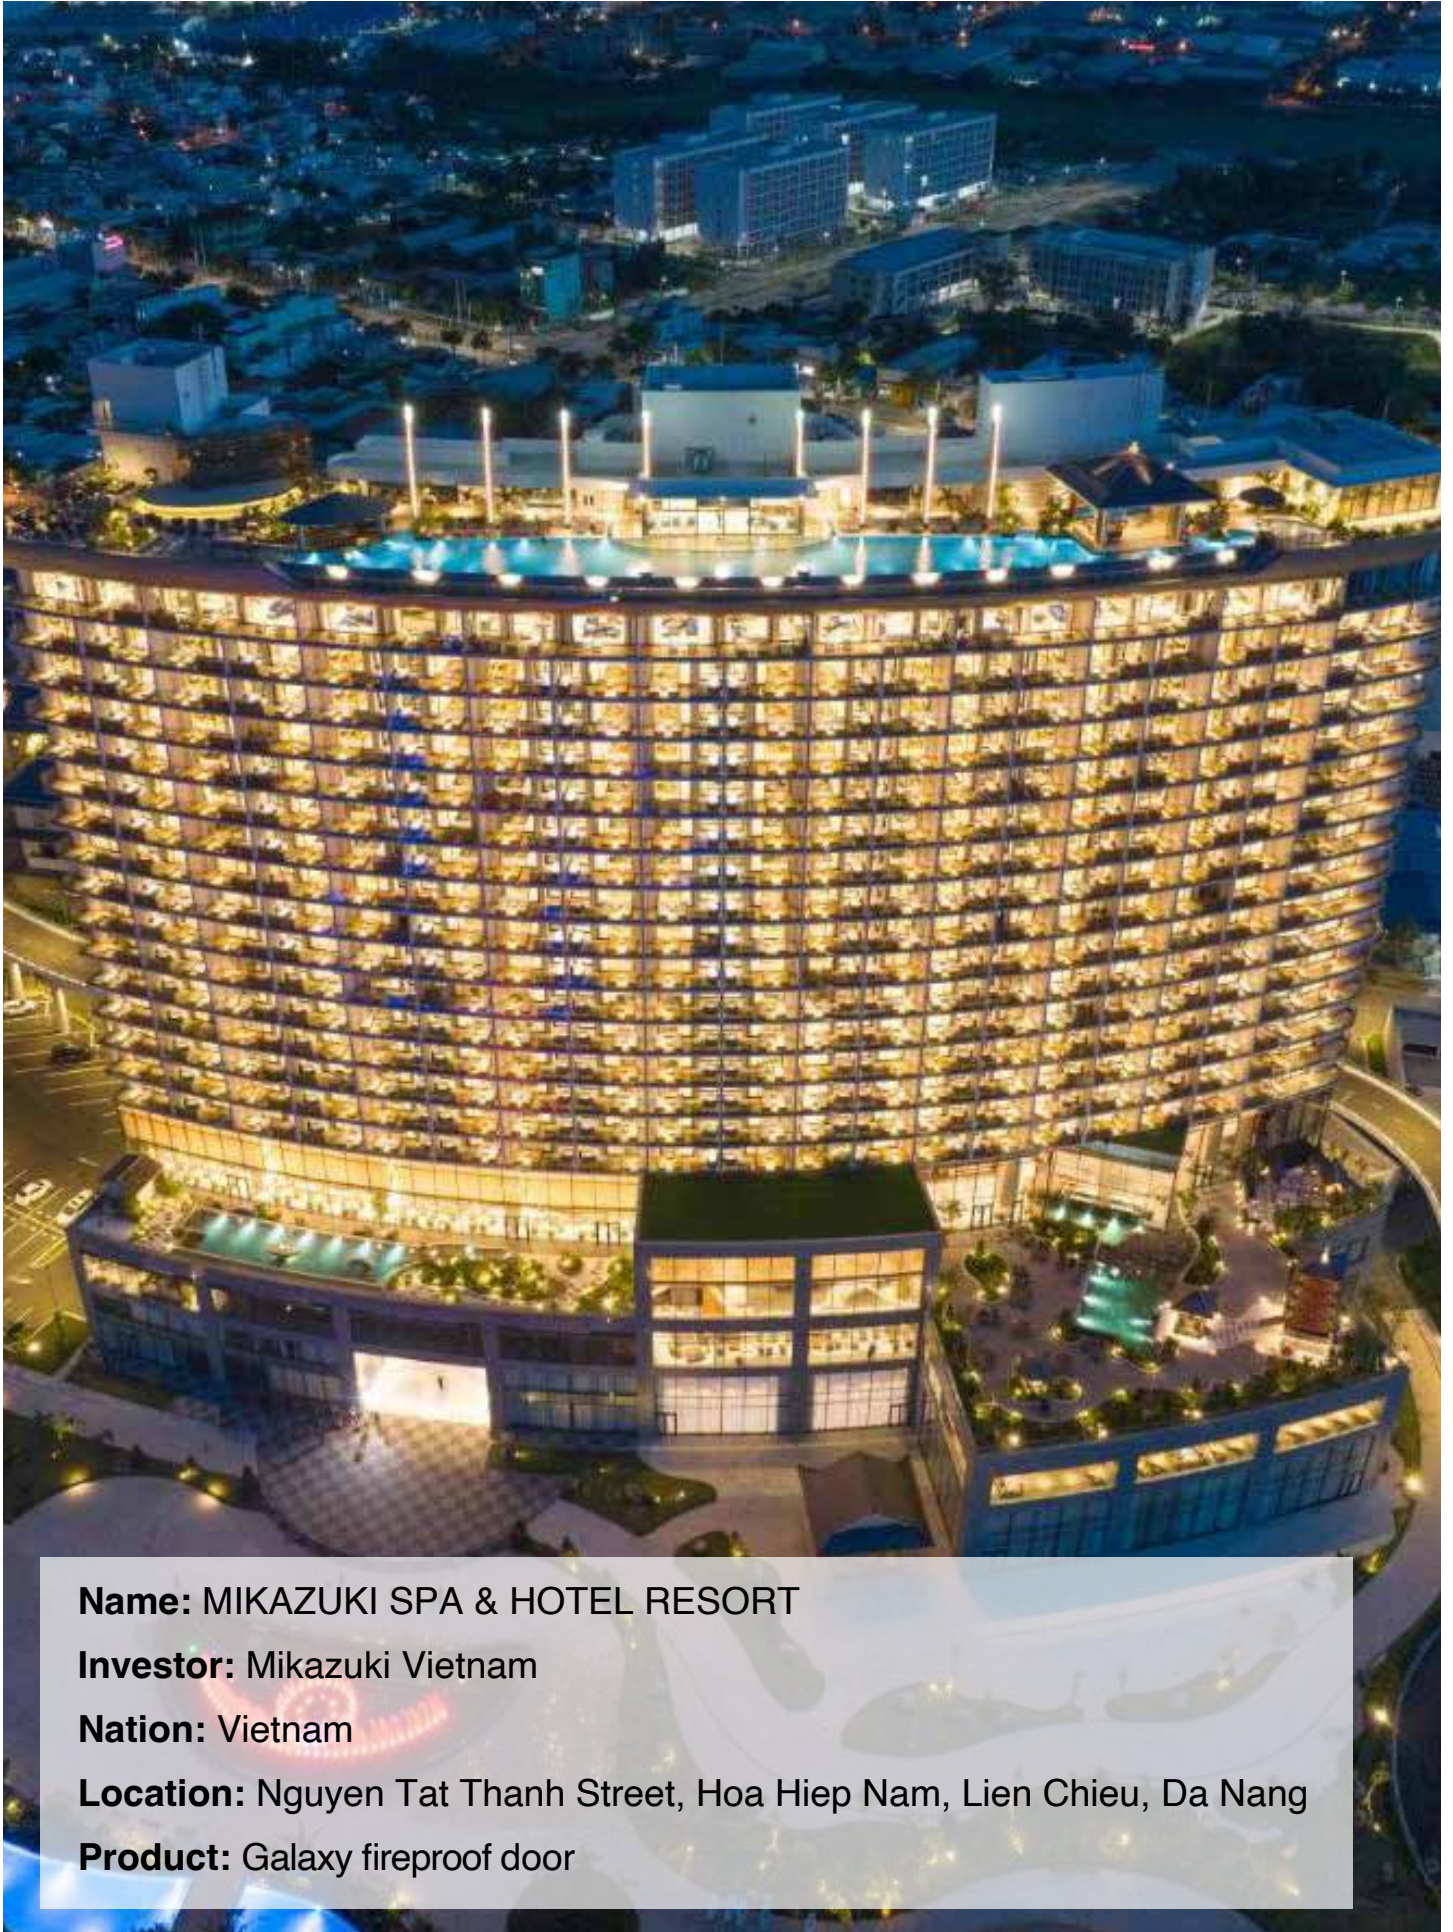

**Name:** GOLDMARK CITY

**Investor:** TNR Holdings Vietnam

**Nation:** Vietnam

**Location:** 14 Ho Tung Mau Street, South Tu Liem District, Hanoi

**Product:** Galaxy fireproof door

**Name:** MIKAZUKI SPA & HOTEL RESORT

**Investor:** Mikazuki Vietnam

**Nation:** Vietnam

**Location:** Nguyen Tat Thanh Street, Hoa Hiep Nam, Lien Chieu, Da Nang

**Product:** Galaxy fireproof door

**Name:** AKARI; MIZUKI

**Investor:** Nam Long