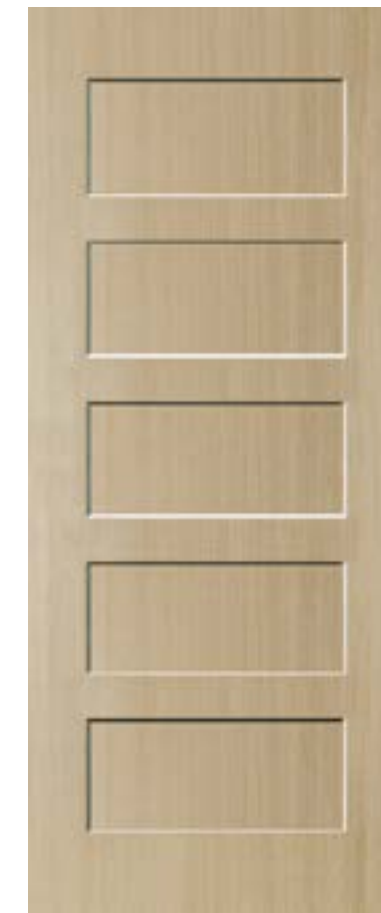

**LM ABS - P**

*Nature line is a traditional product line. With shapes that will help the space become warmer.*

**LM ABS - P01**

Rộng (Width) : 660 - 955  
Cao (Height) : 1.910 - 2.170

**LM ABS - P02**

Rộng (Width) : 650 - 955  
Cao (Height) : 1.800 - 2.170